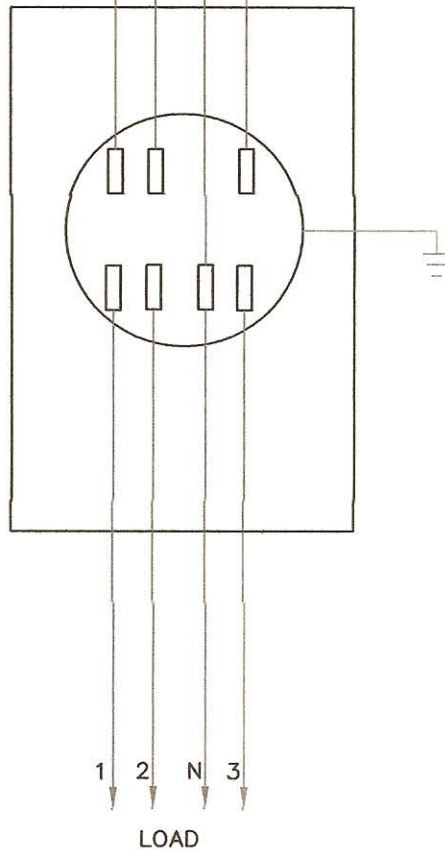

Form 15S Diagram, 4-Wire Delta, 120/240 Volts

3 PHASE, 4 WIRE DELTA

FORM
15S
METER
FRONT VIEW

2-Element
4-Wire Wye
FORM 15S

ROCKWOOD ELECTRIC UTILITY

WIRING DIAGRAM
SELF-CONTAINED SOCKET TYPE
THREE PHASE, FOUR WIRE DELTA
120/240 VOLTS