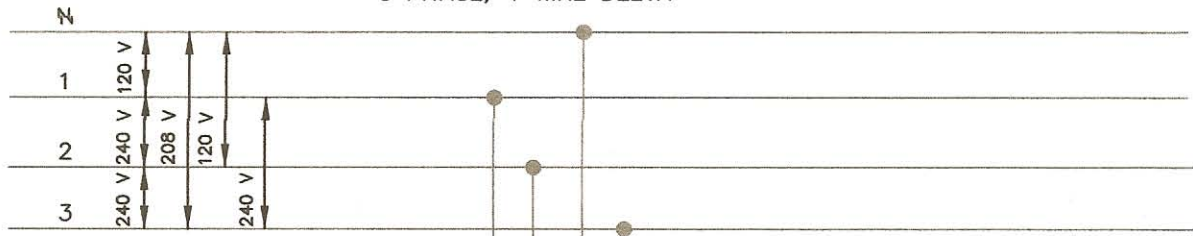

Form 15S Diagram, 4-Wire Delta, 120/240 Volts

3 PHASE, 4 WIRE DELTA

FORM
15S
METER
FRONT VIEW

2-Element
4-Wire Wye
FORM 15S

ROCKWOOD ELECTRIC UTILITY

WIRING DIAGRAM
SELF-CONTAINED SOCKET TYPE
THREE PHASE, FOUR WIRE DELTA
120/240 VOLTS