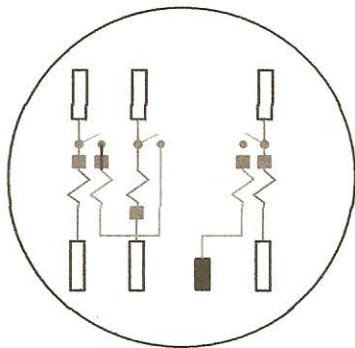

Form 15S Diagram, 4-Wire Delta, 120/240 Volts

3 PHASE, 4 WIRE DELTA

FORM
15S
METER
FRONT VIEW

2-Element
4-Wire Wye
FORM 15S

ROCKWOOD ELECTRIC UTILITY

WIRING DIAGRAM
SELF-CONTAINED SOCKET TYPE
THREE PHASE, FOUR WIRE DELTA
120/240 VOLTS

RUS EQUIVALENT:
NONE

DWG. No.

M8-6S

| DATE | REVISION | DATE | REVISION |
|------|----------|------|----------|
| | | | |