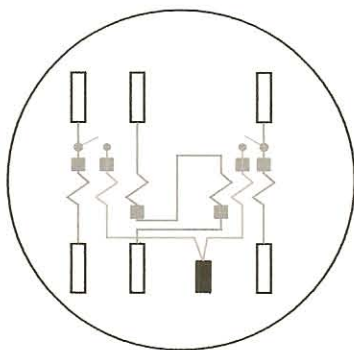

Form 14S Diagram, 4-Wire Delta, 120/208 Volts

FORM  
14S  
METER  
FRONT VIEW

1 2 N 3  
LOAD

2-Element  
4-Wire Wye  
FORM 14S

ROCKWOOD ELECTRIC UTILITY  
WIRING DIAGRAM  
SELF-CONTAINED SOCKET TYPE  
THREE PHASE, FOUR WIRE WYE  
120/208 VOLTS

RUS EQUIVALENT:  
NONE

DWG. No.

M8-7S

DATE	REVISION	DATE	REVISION