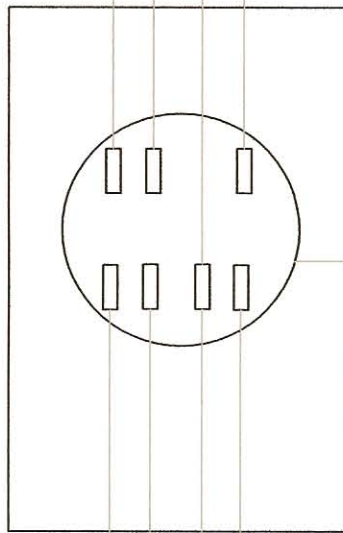

Form 14S Diagram, 4-Wire Delta, 120/208 Volts

FORM  
14S  
METER  
FRONT VIEW

1 2 N 3  
LOAD

2-Element  
4-Wire Wye  
FORM 14S

ROCKWOOD ELECTRIC UTILITY  
WIRING DIAGRAM  
SELF-CONTAINED SOCKET TYPE  
THREE PHASE, FOUR WIRE WYE  
120/208 VOLTS